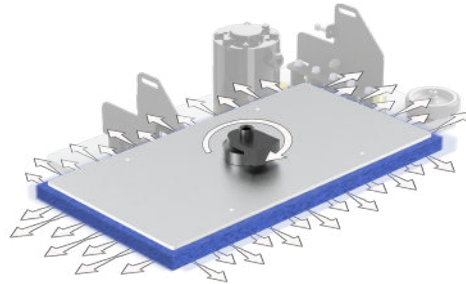

Orbital

- Chemical Free Stripping
- Reduce Slip & Fall Potential
- 70% Reduction in Water Usage
- Consistent Results - No Swirl Marks
- VCT Prep & Recoat

Smaller than many Walk Behind