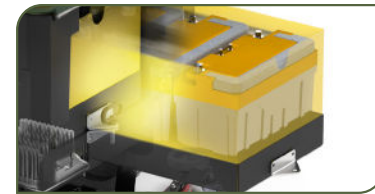

Roll Out Battery Box
Service batteries with ease using the optional roll out battery box.

- Access Batteries with no prep
- Heavy Duty Locking Pin