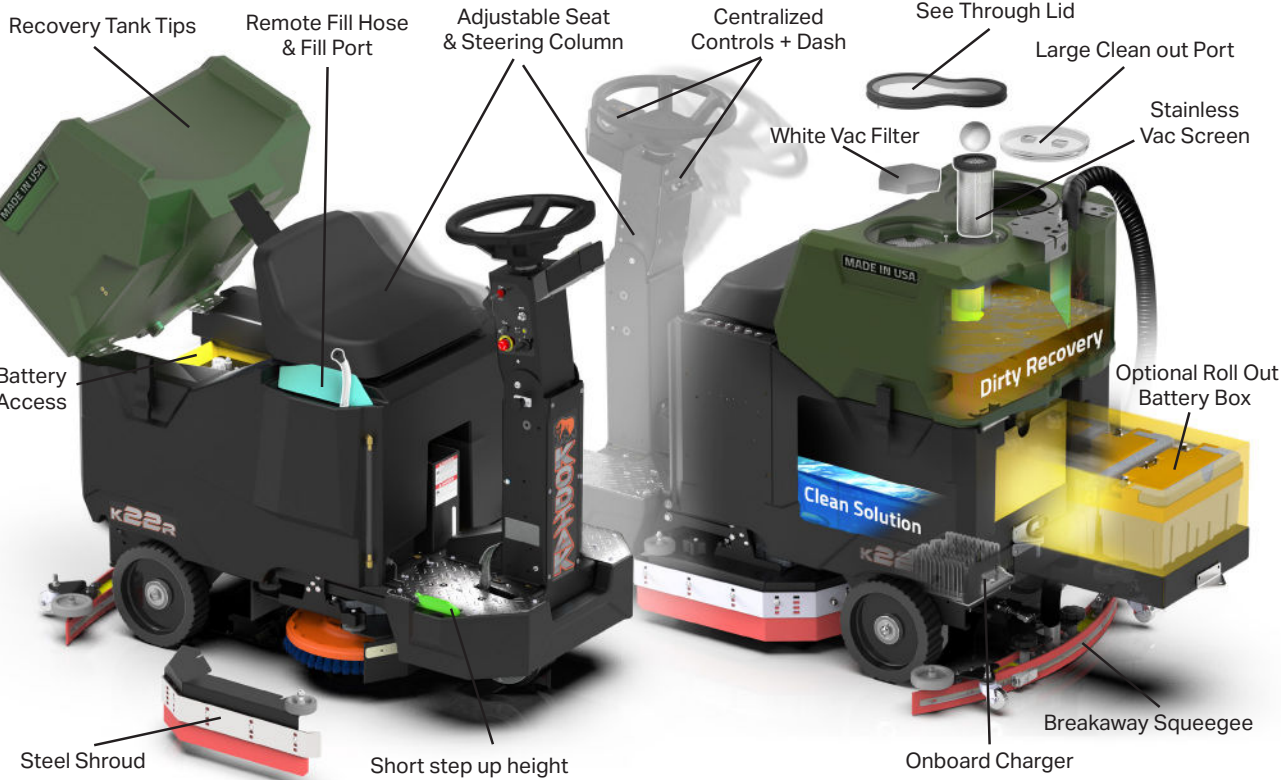

UNDER THE HOOD - EASY ACCESS