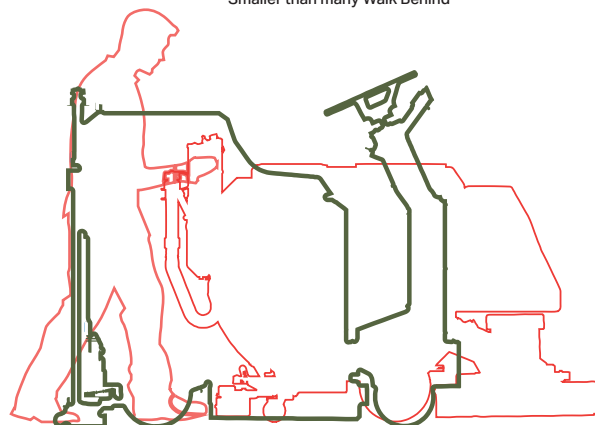

Degreaser Tank + 100 psi Spray Gun
Use your preferred chemical to clean a wide range of surfaces. Desks, counter tops, chairs ect.