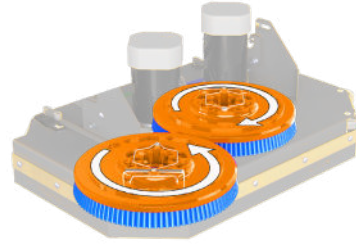

Disk

- Brush / Pad Selection
- Lowest Maintenance Cost
- Improved Cleaning on Irregular Floors
- Brushes Individually Driven for Unmatched Performance