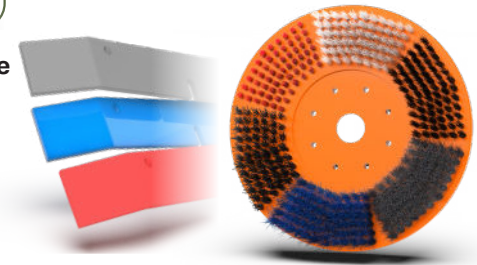

ZERO3 Chemical Free Cleaning
Replace all-purpose floor cleaner with one of Earth's most powerful oxidizers - On Demand Aqueous Ozone.

- Clean with water & Ozone alone
- Safe, affective and sustainable