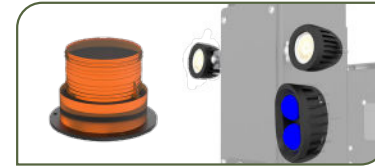

Lights
Designed to increase visibility during operation in low-light conditions. Strobe, Blue light, and dual LED headlights.