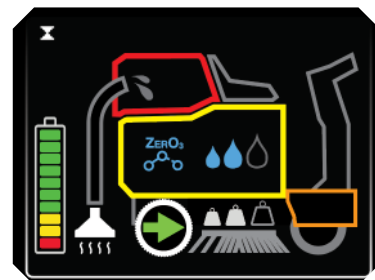

Optional Membrane & LCD

- Easy Scrub Button
- Eco Mode
- Hour Meters
- Three Scrub Pressure Settings
- Three Water Settings
- Service Screen

Images may include options that are not included standard