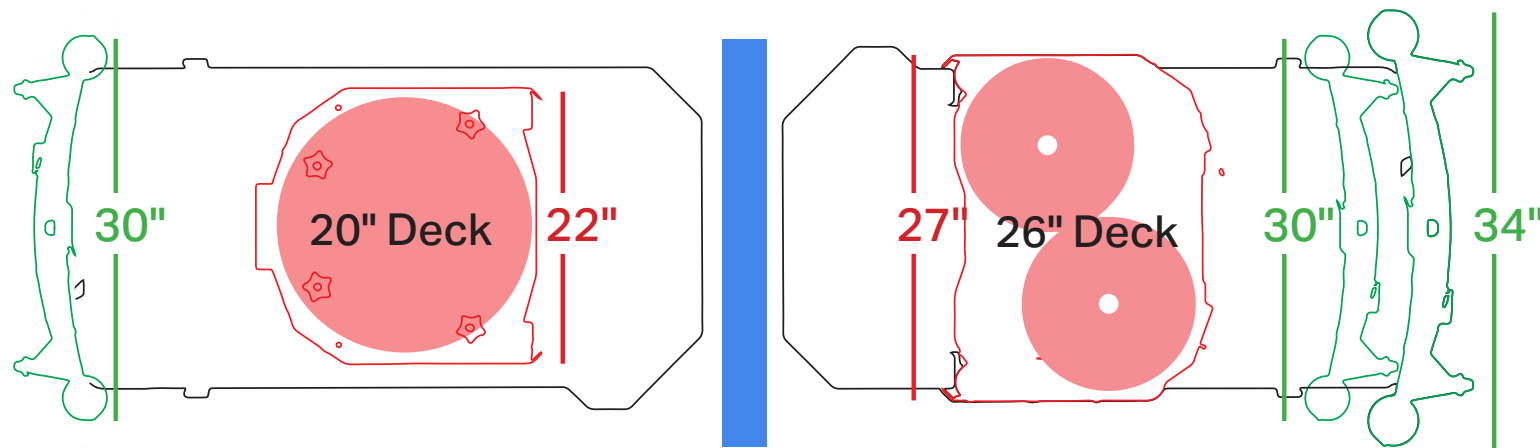

DECK AND SQUEEGEE CLEARANCE GUIDE